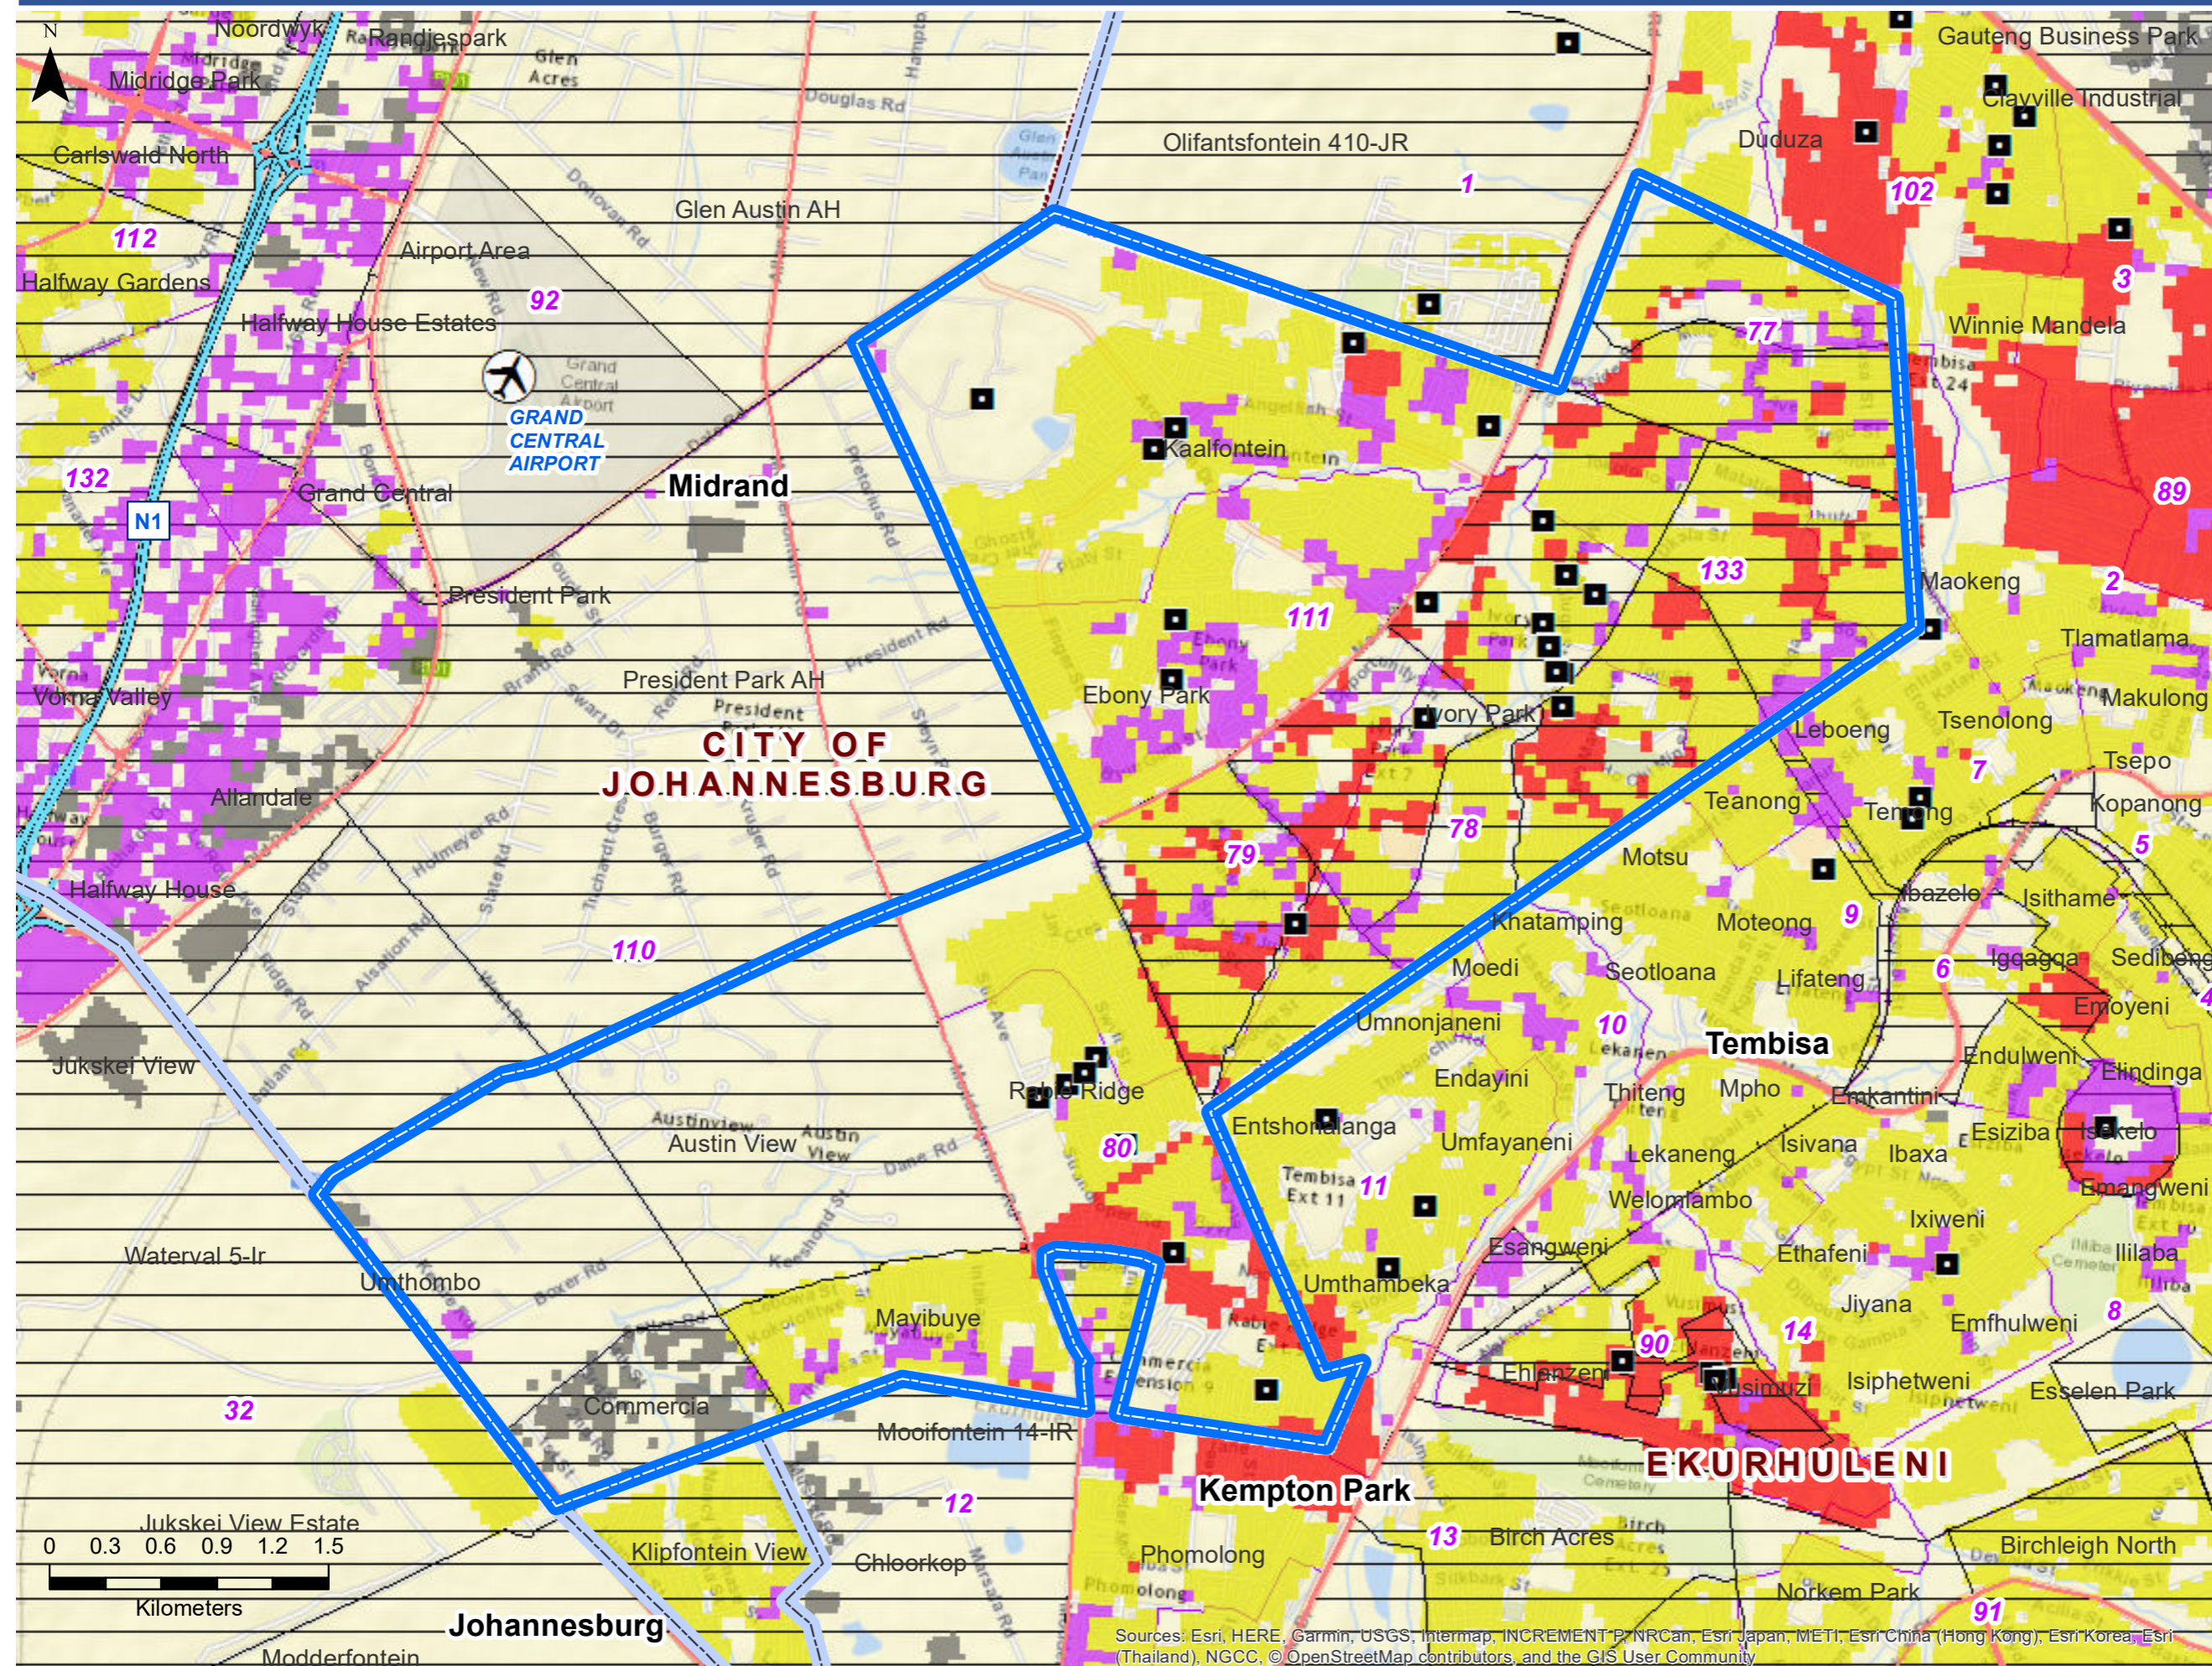

# Ebony Park, Ivory Park and Austinview, City of Johannesburg Metropolitan Municipality, Gauteng

## Legend

-  Priority Human Settlements & Housing Development Area
-  Neighbouring PHSDA
- DHS Projects & Programmes**
  -  Human Settlements Projects
  -  Social Housing Restructuring Zones
- Commercial and Industrial Areas**
  -  Commercial
  -  Industrial
- Residential Use**
  -  Informal Residential
  -  Formal Residential
- Admin. Boundaries**
  -  Ward Boundary
  -  Municipal Boundary

Sources: Esri, HERE, Garmin, USGS, Intermap, INCREMENT P, NRCan, Esri Japan, METI, Esri China (Hong Kong), Esri Korea, Esri (Thailand), NGCC, © OpenStreetMap contributors, and the GIS User Community